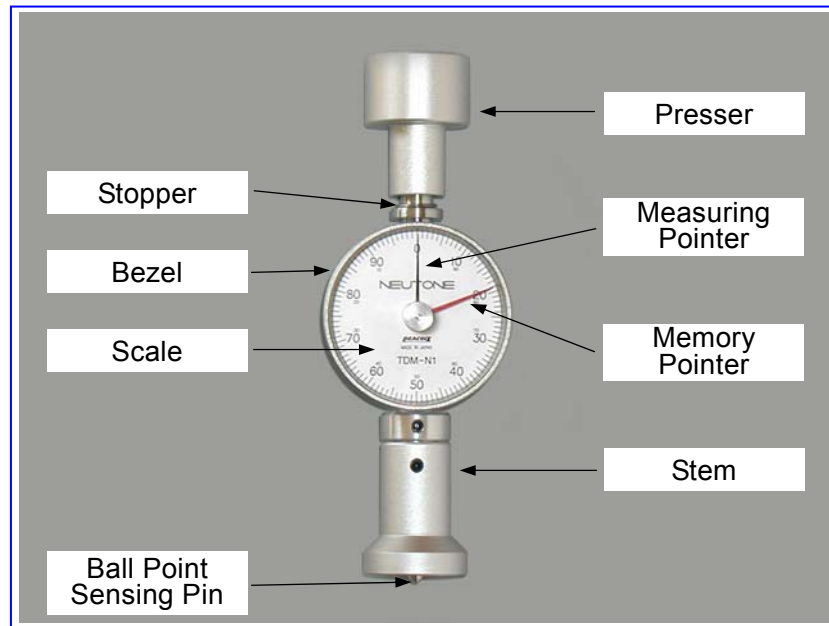

New

NEUTONE

Muscle Hardness Tester

TDM-N1

Measuring Muscle Hardness is very important to be known by Chiropracticians, Acupuncturers, Athletic trainers, Knowledgeable doctors, Medical scientists and so on. However, there was no affordable Muscle Hardness tester in the world till ours has launched. Our finest Muscle Hardness Testers: called NEUTONE is developed under accomplished technology and is made of highest quality materials at ISO factory by our severe standards, Made in Japan.

The one of breakthrough features is **Ball-point Sensing Pin** designed at preventing stress, scratching, harm on skin during measurement operation (Patent pending). Compact and light weight design for carrying and tireless operating. For further details: visit our web site: www.try-all-jpn.com. You can see actual operation by movie and more information. **NEUTONE IS THE BEST THAT YOU CAN BUY !**

SIMPLE

Operation is as simple as pressing down, till touching stopper

ACCURATE

A constant-pressure assures uniform pressure preventing false reading due to differences between operators.

REASONABLE

Very affordable price but no compromised in quality